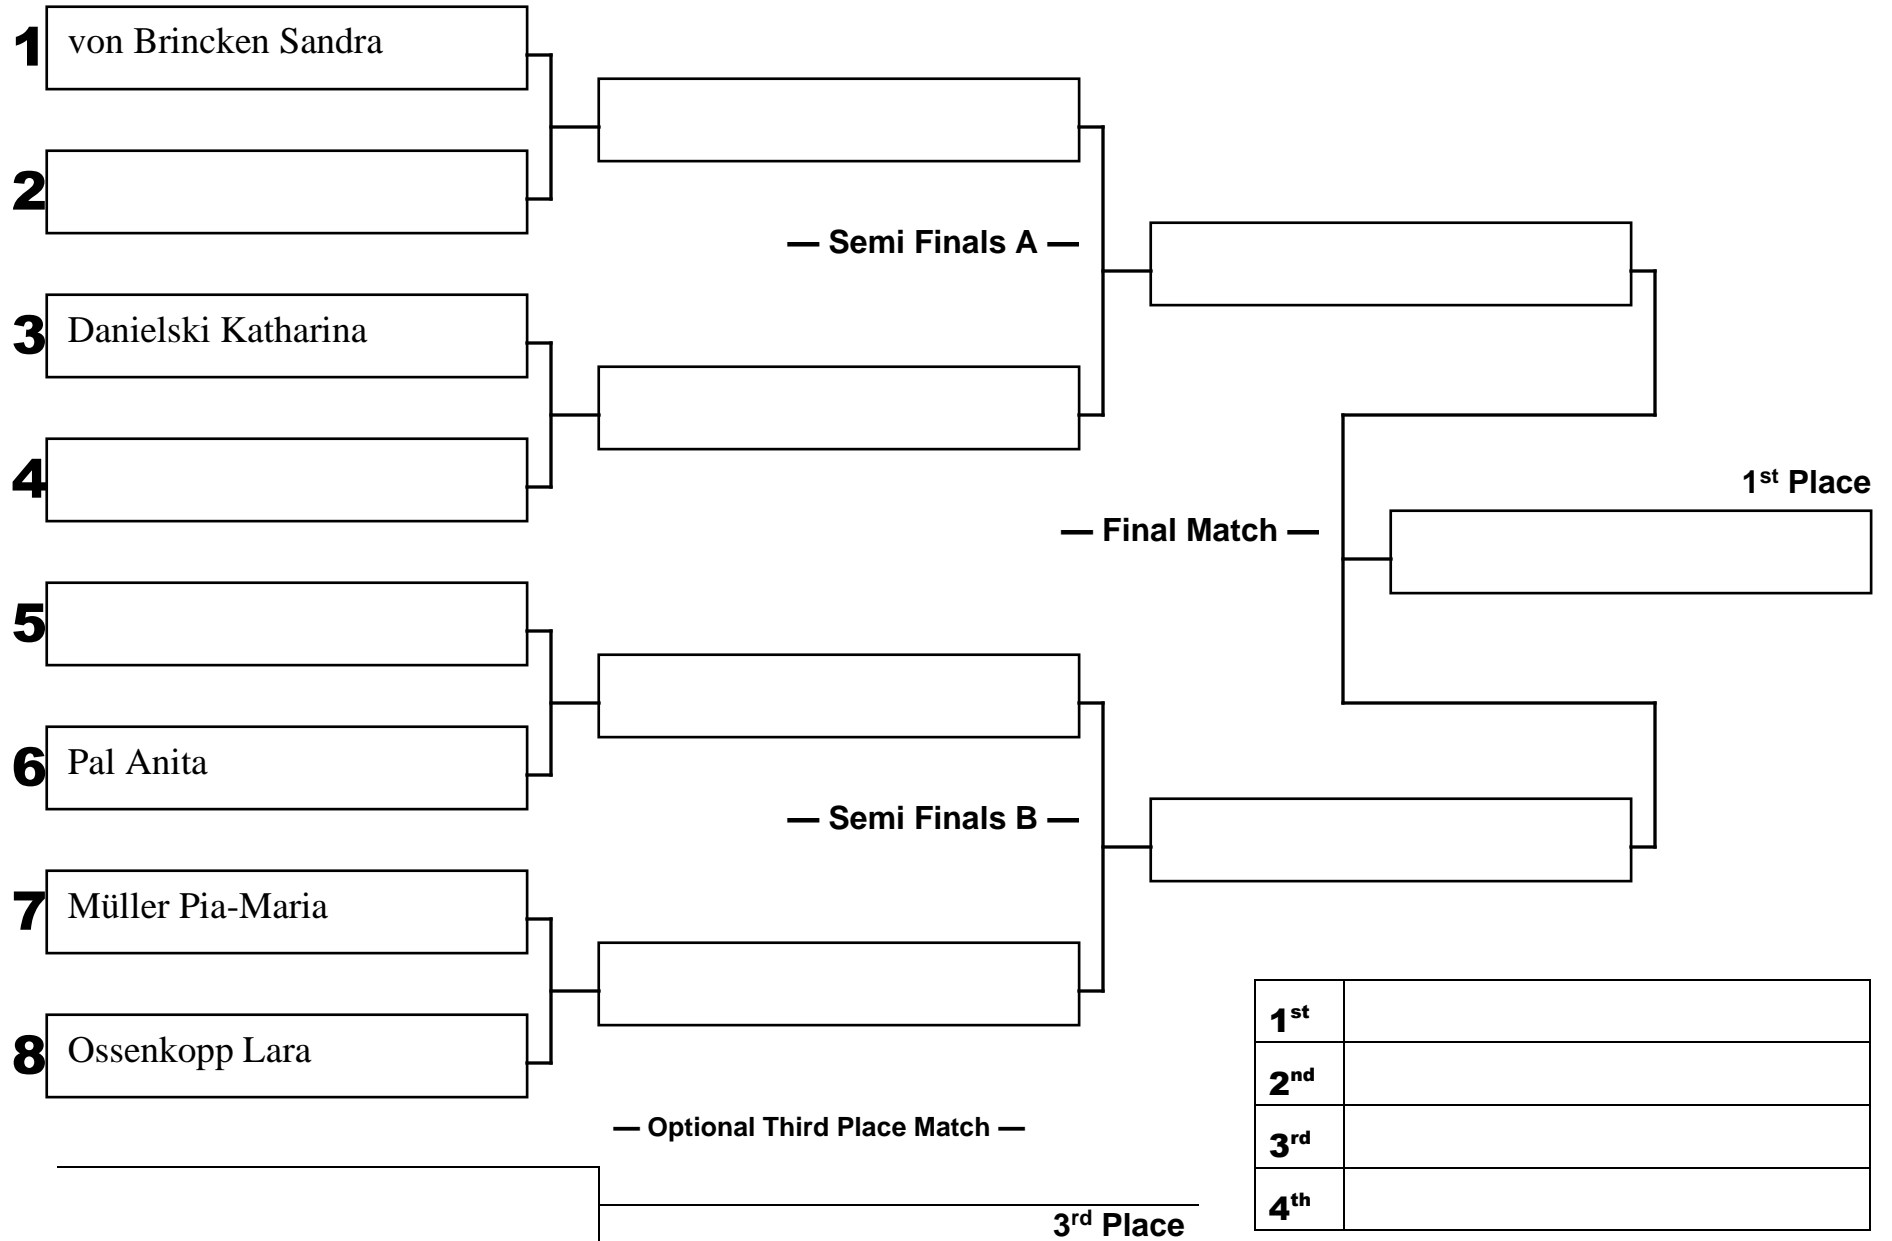

Frauen Advanced NoGi ü60kg

1st	[]
2nd	[]
3rd	[]
4th	[]