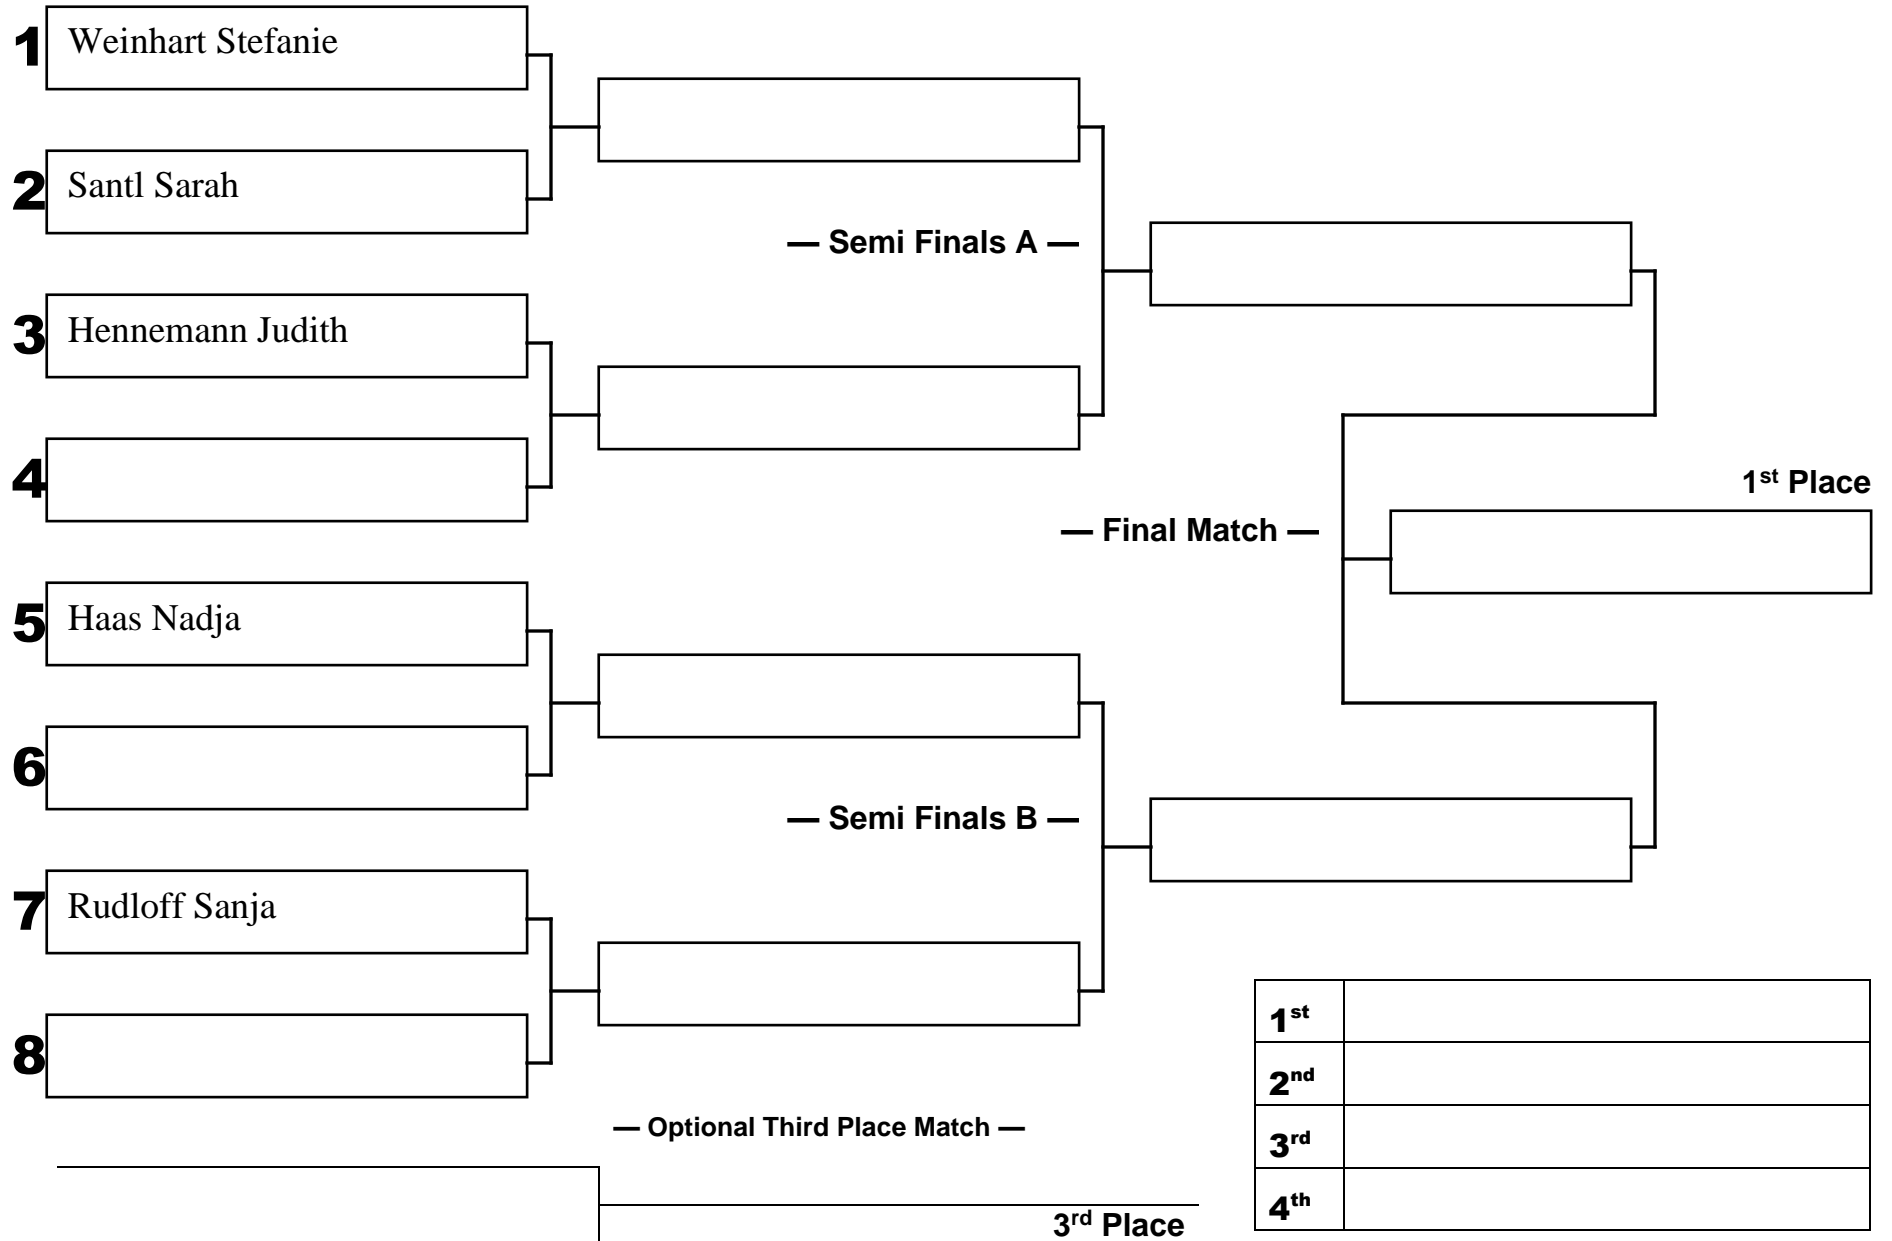

Frauen Beginner NoGi -60kg

1st	[]
2nd	[]
3rd	[]
4th	[]